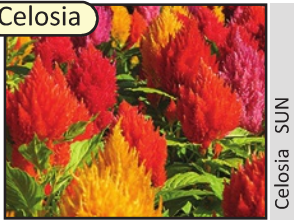

Celosia

Castle Mix

Celosia SUN