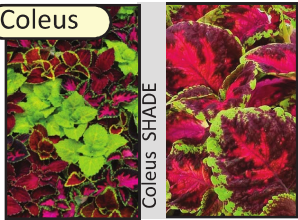

White

Alyssum SUN

Mix

Alyssum SUN

available in 4.5" only

Snow Princess

Alyssum SUN

Coleus